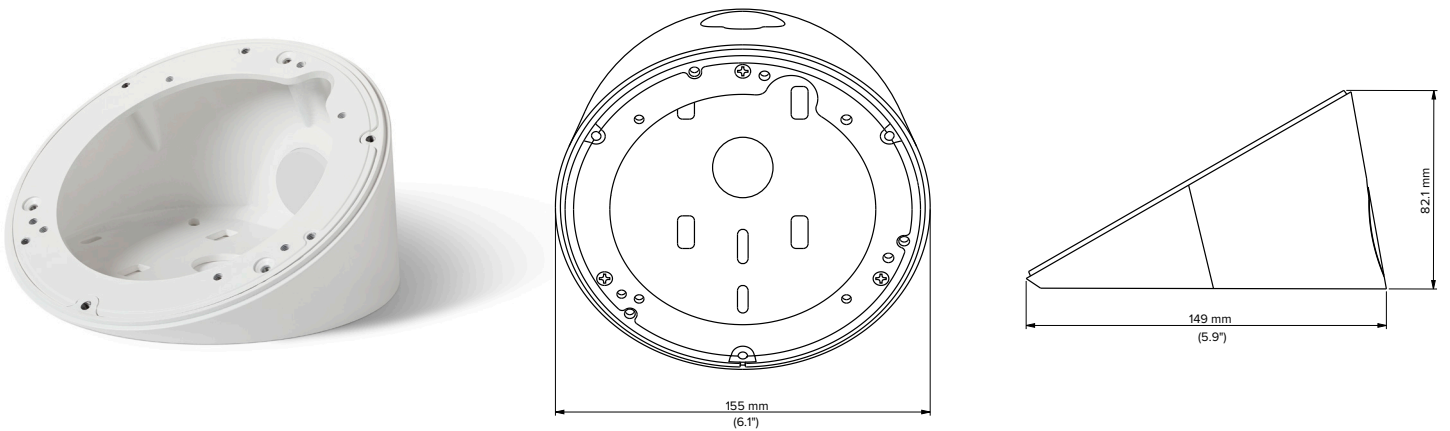

ACC-MNT-7

Angle Mount

Mounts fisheye and dome cameras 30 degrees from wall for improved field of view.

Compatible with Dome Series, Fisheye Series, D30, D50 and ACC-MNT-4

Technical Specifications

| | | | |
|------------|-----------------------------|----------------|--|
| Model | ACC-MNT-7 | Weight | 390g (13.8oz) |
| Material | Aluminum Alloy | Box Dimensions | 160x160x100mm (6.3x6.3x3.9") |
| Dimensions | 155x149x82mm (6.1x5.9x3.2") | Box Weight | 460g (1 lb) |
| Color | White | Box Includes | Metal accessory base, metal mount ring, 3 countersink screws, 3 thumbscrews, rubber plug |